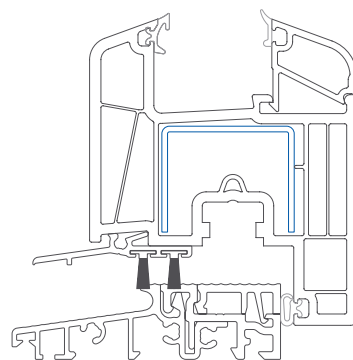

Arcade with offset sash *System of window profiles*

deceuninck

Windows and doors

Arcade with offset sash is a system of window profiles perfect both for modern and traditional buildings due to their classical shape, additionally ensuring very good thermal insulation. It is an optimum solution of very good functional parameters and aesthetic appearance.

www.deceuninck.pl

Arcade with offset sash

Arcade with offset sash
Fig.: 1:1

Barrier-free balcony door threshold
Height: 20 mm / Fig.: 1:2

- 01 8 to 47mm thick glazing: possibility to use glazing with high thermal insulation and acoustic parameters
- 02 Two-foot glazing bead: additional anti-burglar protection
- 03 Rigid, fitted reinforcement: stable window construction
- 04 13 mm fittings groove: possible mounting of anti-burglar fittings
- 05 Two rebate seals: perfect thermal insulation, tightness under extreme weather conditions
- 06 5-chamber technology: optimum thermal insulation / U_i value=1.2 W/m²K
- 07 Draining holes and venting chambers
- 08 Mounting depth of 71mm: very good thermal insulation parameters help reduce the cost of heating
- 09 20-degree bevel: timeless design and functionality
- + Wide range: wide range of arcade system profile geometry options/ wide range of laminated foils Integrated solutions: arcade system is compatible with other Deceuninck systems, e.g. HST lift and sliding systems and PROtex roller shutters system.