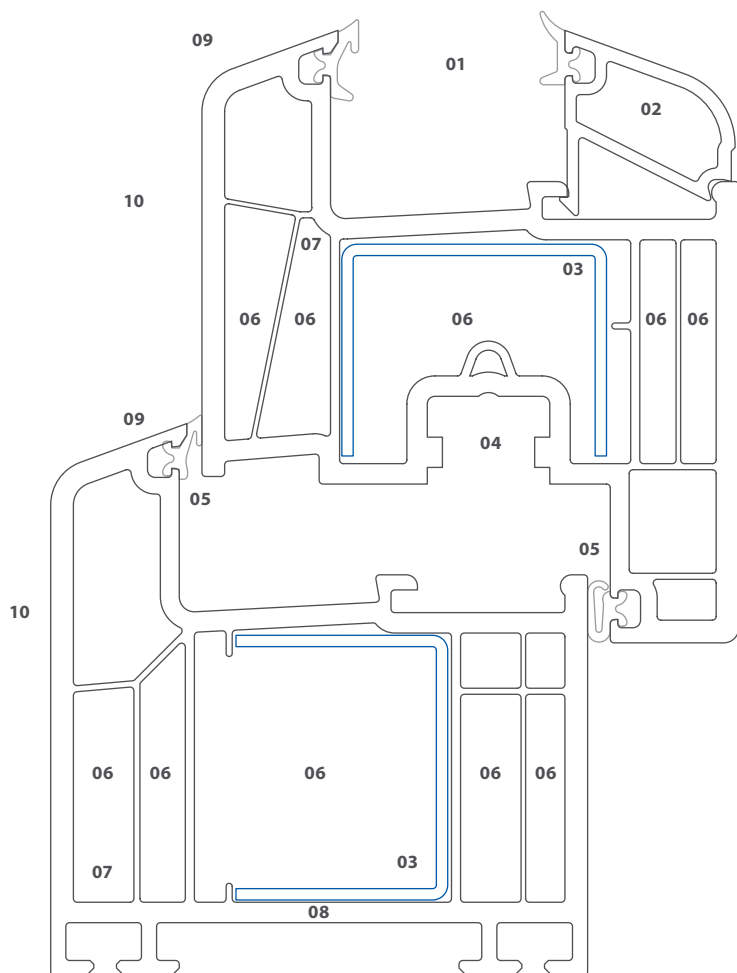

Arcade with offset sash *System of window profiles*

deceuninck

Windows and doors

Arcade with offset sash is a system of window profiles perfect both for modern and traditional buildings due to their classical shape, additionally ensuring very good thermal insulation. It is an optimum solution of very good functional parameters and aesthetic appearance.

www.deceuninck.pl

Arcade with offset sash

Arcade with offset sash
Fig.: 1:1

Barrier-free balcony door threshold
Height: 20 mm / Fig.: 1:2

- 01 8 to 47mm thick glazing: possibility to use glazing with high thermal insulation and acoustic parameters
- 02 Two-foot glazing bead: additional anti-burglar protection
- 03 Rigid, fitted reinforcement: stable window construction
- 04 13 mm fittings groove: possible mounting of anti-burglar fittings
- 05 Two rebate seals: perfect thermal insulation, tightness under extreme weather conditions
- 06 5-chamber technology: optimum thermal insulation / U_i value=1.2 W/m²K
- 07 Draining holes and venting chambers
- 08 Mounting depth of 71mm: very good thermal insulation parameters help reduce the cost of heating
- 09 20-degree bevel: timeless design and functionality
- + Wide range: wide range of arcade system profile geometry options/ wide range of laminated foils Integrated solutions: arcade system is compatible with other Deceuninck systems, e.g. HST lift and sliding systems and PROtex roller shutters system.